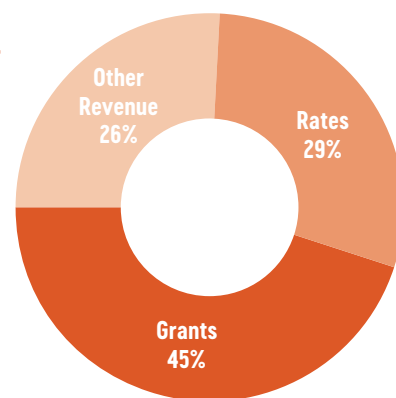

Narrabri Shire Budget Snapshot

2024/2025

Capital Works Program

**General Rate Rise
from NSW IPART's Rate Peg***

*Read below to see what this means for you

Rateable Properties

Narrabri Shire Council invests your rates and utilities for the benefits of our community.

For every \$100 we spend...

Transport Infrastructure	\$39.19
Water	\$8.46
Sewerage	\$5.21
Waste Management	\$7.37
Community & Cultural Facilities and Services	\$9.66
Development & Environmental Compliance	\$4.47
Commercial Services	\$6.58
Operational Delivery	\$17.34
Emergency Management	\$1.72

Where our money comes from...

Council's income, in part, is generated through rates. The Industry Pricing and Regulatory Tribunal (IPART) NSW governs **general property rate income** revenue by Council. The maximum overall increase for revenue from General Rates in 2024/2025 for Narrabri Shire Council is 4.5%.