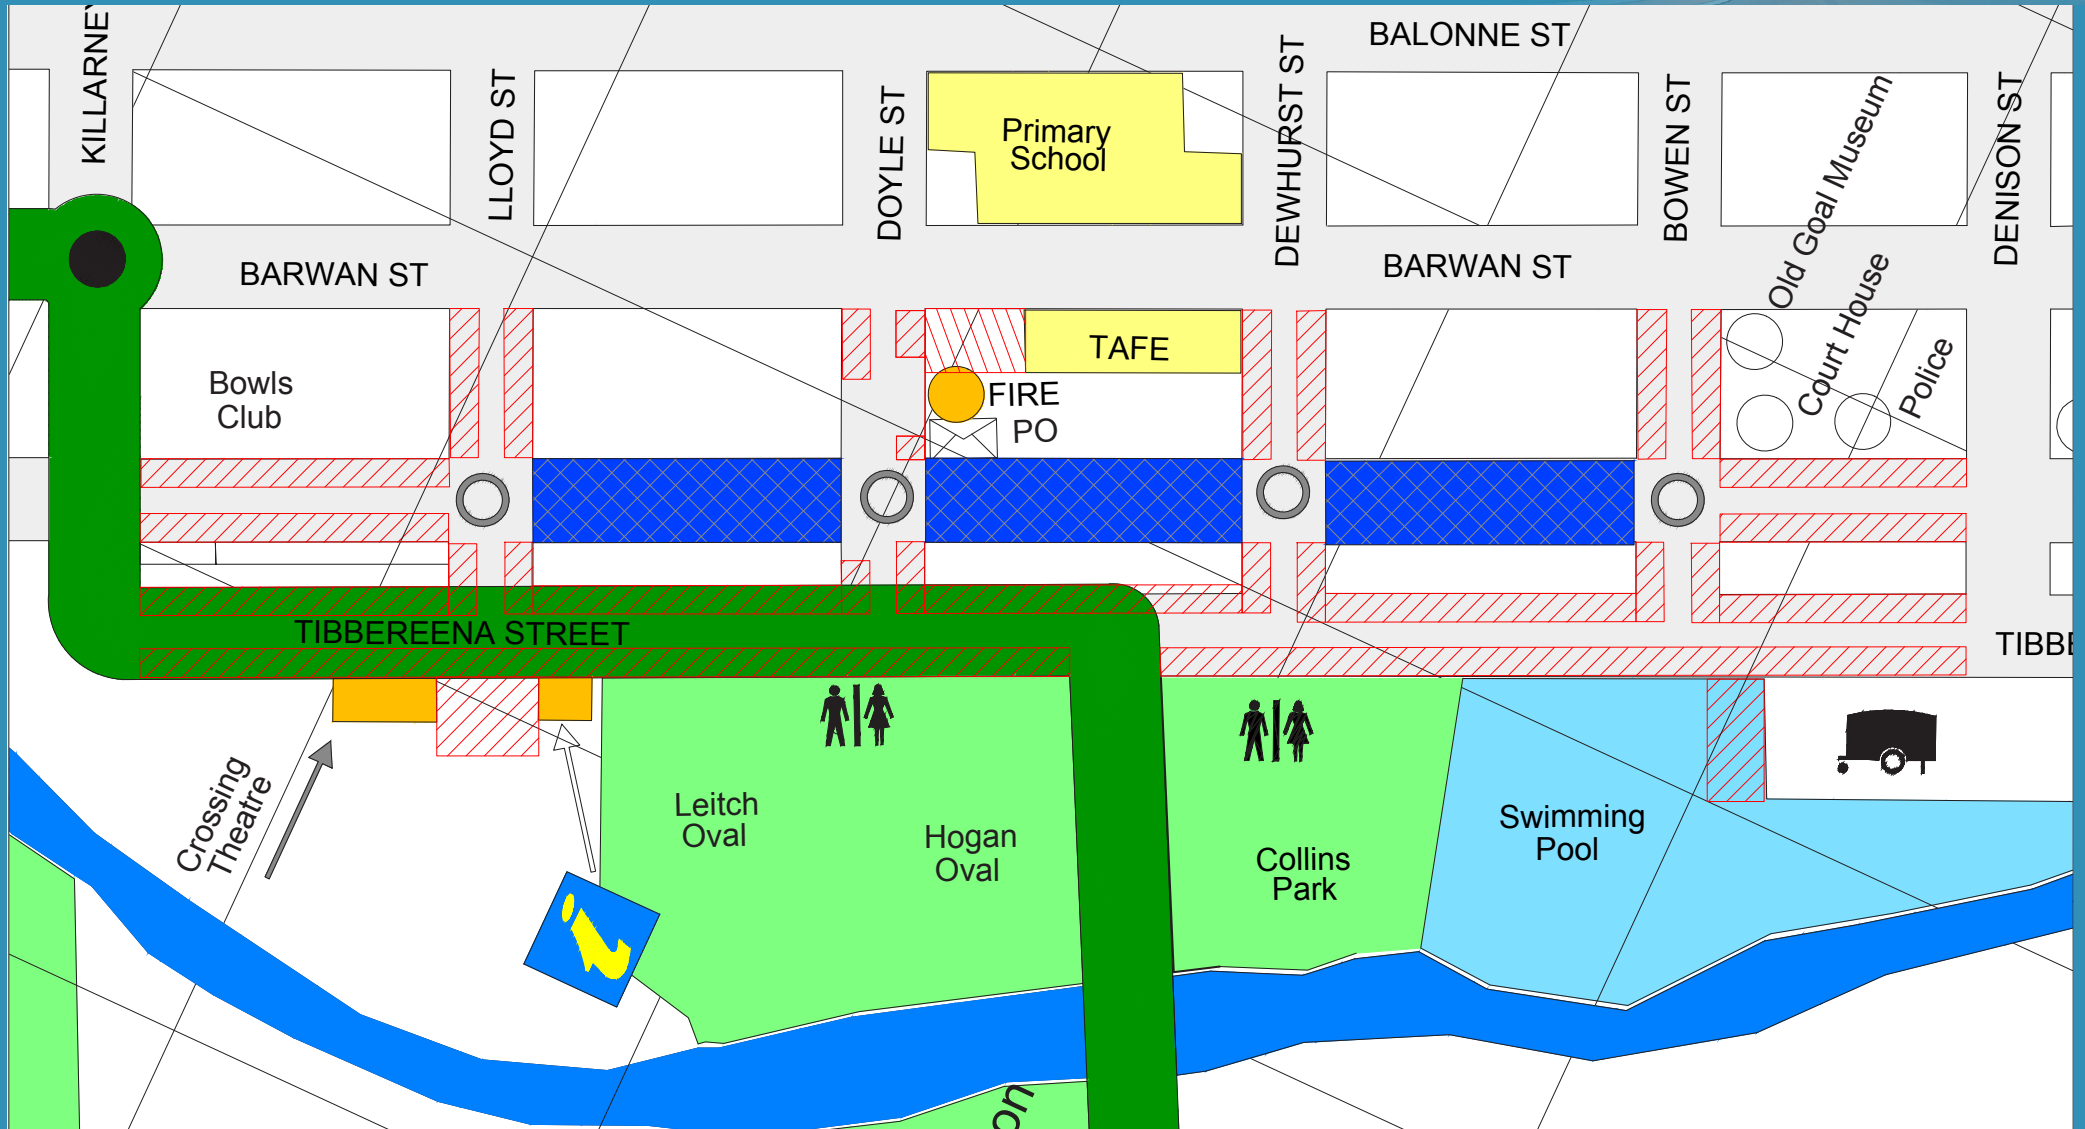

NARRABRI CBD UPGRADE

Alternative Parking Map

-  Alternative parking areas whilst CBD Works are undertaken
-  Area of works

Take the opportunity to walk with plenty of parking available within easy walking distance whilst CBD Upgrade works are taking place.